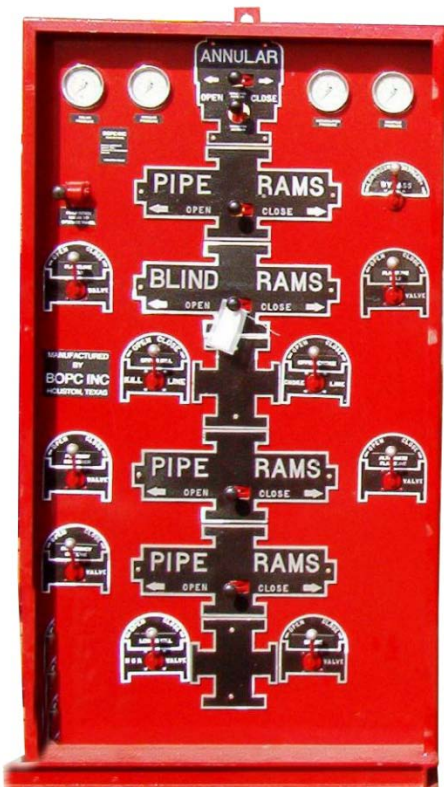

Remote Panels

Pneumatic

Remote Panels are available in sizes and configurations to meet any need. Options include gauges, flow meters, annular regulator control, alarm readouts, and valve position indicators.

Mini Panel 5-function

6-Function Panel with Alarm indication, Gauges, Flow meter, annular regulator control, and Valve position indicators

14-Function Panel with Gauges and annular regulator control.