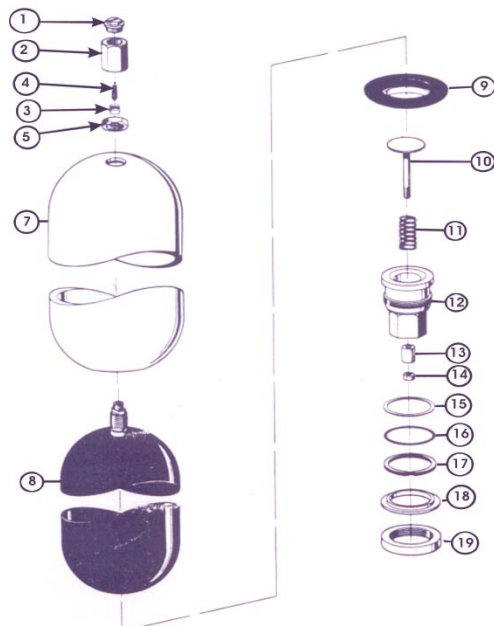

Item	Description	2-1/2 Gallon	5 Gallon	10 Gallon	11 Gallon	15 Gallon	Qty
Assy.	Accumulator, 3000 psi 2" Port Bottom Loading, Bladder Type	AJ00-4100	AJ00-5100	AJ00-7100	AJ00-9100	AJ00-4205	
Kit	Port Assembly (Includes Plug and Poppet Assembly)	AJ00-4195 2" NPT	AJ00-4195 2" NPT	AJ00-4195 2" NPT	AJ00-4195 2" NPT	AJ00-4195 2" NPT	
Kit	Plug and Poppet Assembly	AJ00-4196	AJ00-4196	AJ00-4196	AJ00-4196	AJ00-4196	
1	Cap Plug	HJ99-0001	HJ99-0001	HJ99-0001	HJ99-0001	HJ99-0001	1
2	Valve Guard	AJ00-3101	AJ00-3101	AJ00-3101	AJ00-3101	AJ00-3101	1
3	Valve Cap	AJ00-0105	AJ00-0105	AJ00-0105	AJ00-0105	AJ00-0105	1
4	Valve Core	AJ00-0106	AJ00-0106	AJ00-0106	AJ00-0106	AJ00-0106	1
5	Valve Nut	AJ00-3102	AJ00-3102	AJ00-3102	AJ00-3102	AJ00-3102	1
6	Name Plate	AJ00-9470	AJ00-9471	AJ00-9472	AJ00-9421	AJ00-9474	1
7	Shell	AJ00-9450	AJ00-9451	AJ00-9452	AJ00-9401	AJ00-9454	1
8	Bladder Assembly	AJ00-9460	AJ00-9461	AJ00-9462	AJ00-9463	AJ00-9464	1
9*	Ring, Anti-Extrusion	AJ00-4105	AJ00-4105	AJ00-4105	AJ00-4105	AJ00-4105	1
10**	Poppet	AJ00-4103	AJ00-4103	AJ00-4103	AJ00-4103	AJ00-4103	1
11**	Spring, Poppet	AJ00-4104	AJ00-4104	AJ00-4104	AJ00-4104	AJ00-4104	1
12**	Plug Body	AJ00-4109	AJ00-4109	AJ00-4109	AJ00-4109	AJ00-4109	1
13**	Piston Poppet	AJ00-4108	AJ00-4108	AJ00-4108	AJ00-4108	AJ00-4108	1
14**	Stop Nut Poppet	AJ00-4111	AJ00-4111	AJ00-4111	AJ00-4111	AJ00-4111	1
15*	Washer Back-up Ring	AJ00-4106	AJ00-4106	AJ00-4106	AJ00-4106	AJ00-4106	1
16*	O-Ring	HG17-2338	HG17-2338	HG17-2338	HG17-2338	HG17-2338	1
17*	Back-up Ring	HH41-8338	HH41-8338	HH41-8338	HH41-8338	HH41-8338	1
18*	Spacer	AJ00-4107	AJ00-4107	AJ00-4107	AJ00-4107	AJ00-4107	1
19*	Lock Nut Plug	AJ00-4110	AJ00-4110	AJ00-4110	AJ00-4110	AJ00-4110	1
	Dimensions: Length	21"	33-1/4"	54"	59-1/2"	77-1/2"	
	Diameter	8-7/8"	8-7/8"	8-7/8"	8-7/8"	8-7/8"	
	Weight	65	120	220	240	305	

* Included in Port Assembly

** Included in Plug and Poppet Assembly

NOTE: Accumulators are also Available for Water Service

**# ALWAYS SPECIFY
1 1/4" OR 2" NPT
WHEN ORDERING**