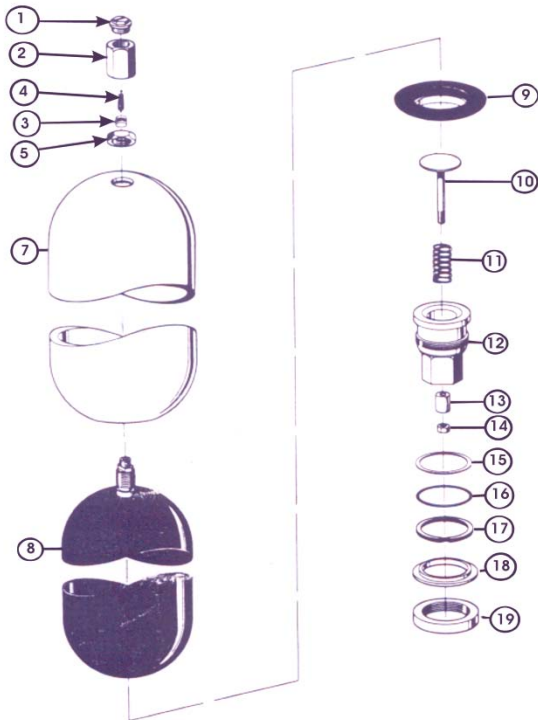

* Included In Port Assembly

** Included In Plug and Poppet Assembly

Δ 1 Quart Accumulator has 1" NPT Port Assembly

Note:

Special Note:

Accumulators are also available for water service
The 2-1/2 Gallon and larger Accumulators have a 1-1/4" NPT Port Connection. The O.D. (outside dia.) of the neck of the Plug Body (item no. 12) is 3".