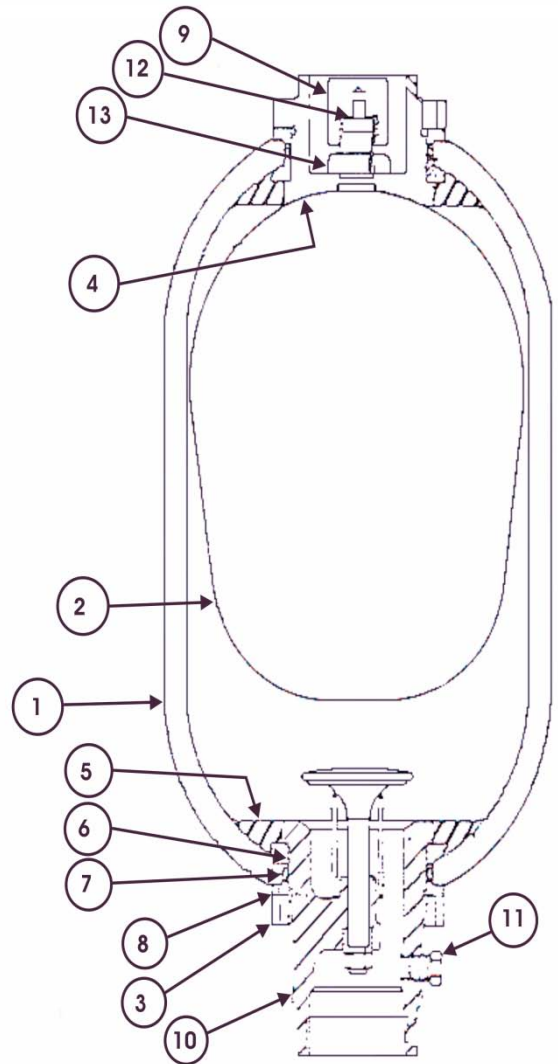

* Port Assembly Kit Includes (1) of each of items: 3, 4, 5, 6, 7, 8, 14, 15, 17, and 18

** Plug and Poppet Assembly consists of items: 4, 14, 15, 17

Dimensions:

Dim. "A" – 59-1/2"

Dim. "B" – 53-1/2"

Diameter – 9-1/16"

Weight – 240 pounds

**# ALWAYS SPECIFY
1 1/4" OR 2" NPT
WHEN ORDERING**

ACCUMULATORS

3000 PSI BLADDER TYPE, 1-1/4" NPT PORT, OIL SERVICE 15 GALLON

| Item | Description | Part No. | Qty |
|------|---|-------------------------|-----|
| Kit* | Port Assembly 1-1/4" (Includes Plug & Poppet Assembly) | AJ00-4195 1 1/4" NPT | |
| 1 | Accumulator, 15 Gal., 3000psi, 1-1/4" Port, Bladder Type, Top Loading | HA6681 | |
| 2 | Bag and Gas Valve Assembly | AJ00-9463 | 1 |
| 3 | Locknut | AJ00-4100 | 2 |
| 4 | Plug Body | AJ00-4109 | 1 |
| 5 | Anti-Extrusion Ring | AJ00-4105 | 2 |
| 6 | Metal Back-up | AJ00-4106 | 2 |
| 7 | O-Ring | HG17-2338 | 2 |
| 8 | Spacer | AJ00-4107 | 2 |
| 9 | Protective Cap | AJ00-3101 | 1 |
| 10** | Plug & Poppet Assembly | AJ00-4196 | 1 |
| 11 | Bleeder Plug | HJ17-0200 | 1 |
| 12 | Valve Cap | AJ00-0105 | 1 |
| 13 | Hex Jam Nut | AJ00-3102 | 1 |
| 14 | Poppet | AJ00-4103 | 1 |
| 15 | Spring | AJ00-4104 | 1 |
| 16 | O-Ring Back-up | HH42-8338 | 2 |
| 17 | Piston | AJ05-7115 | 1 |
| 18 | Stop Nut | AJ00-4111 | 1 |
| 19 | Name Plate | N/A | |
| 20 | Shell | N/A | |

* Port Assembly Kit Includes (1) of each of items: 3, 4, 5, 6, 7, 8, 14, 15, 17, and 18

** Plug and Poppet Assembly consists of items: 4, 14, 15, 17

**# ALWAYS SPECIFY
1 1/4" OR 2" NPT
WHEN ORDERING**

Dimensions:

Dim. "A" – 77-1/2"

Dim. "B" – 71-1/2"

Diameter – 9-1/16"

Weight – 305 pounds