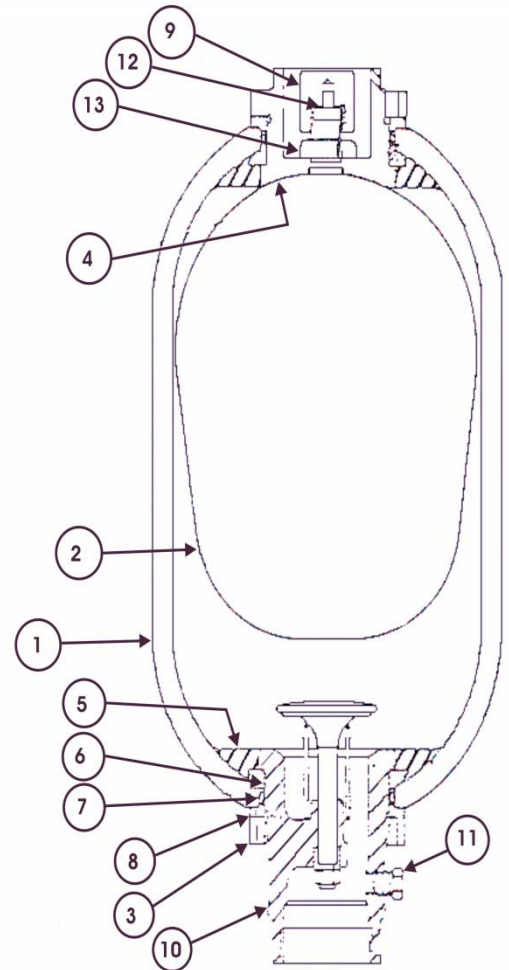

* Included in Port Assembly

** Included in Plug and Poppet Assembly

NOTE: Accumulators are also Available for Water Service

**# ALWAYS SPECIFY
1 1/4" OR 2" NPT
WHEN ORDERING**

ACCUMULATORS

3000 PSI BLADDER TYPE, 1-1/4" NPT PORT, OIL SERVICE 11 GALLON

| Item | Description | Part No. | Qty |
|------|---|-------------------------|-----|
| Kit* | Port Assembly 1-1/4" (Includes Plug & Poppet Assembly) | AJ00-4195 1 1/4" NPT | |
| 1 | Accumulator, 11 Gal., 3000psi, 1-1/4" Port, Bladder Type, Top Loading | AJ05-7300 | |
| 2 | Bag and Gas Valve Assembly | AJ00-9463 | 1 |
| 3 | Locknut | AJ00-4100 | 2 |
| 4 | Plug Body | AJ00-4109 | 1 |
| 5 | Anti-Extrusion Ring | AJ00-4105 | 2 |
| 6 | Metal Back-up | AJ00-4106 | 2 |
| 7 | O-Ring | HG17-2338 | 2 |
| 8 | Spacer | AJ00-4107 | 2 |
| 9 | Protective Cap | AJ00-3101 | 1 |
| 10** | Plug & Poppet Assembly | AJ00-4196 | 1 |
| 11 | Bleeder Plug | HJ17-0200 | 1 |
| 12 | Valve Cap | AJ00-0105 | 1 |
| 13 | Hex Jam Nut | AJ00-3102 | 1 |
| 14 | Poppet | AJ00-4103 | 1 |
| 15 | Spring | AJ00-4104 | 1 |
| 16 | O-Ring Back-up | HH42-8338 | 2 |
| 17 | Piston | AJ05-7115 | 1 |
| 18 | Stop Nut | AJ00-4111 | 1 |
| 19 | Name Plate | N/A | |
| 20 | Shell | N/A | |

* Port Assembly Kit Includes (1) of each of items: 3, 4, 5, 6, 7, 8, 14, 15, 17, and 18

** Plug and Poppet Assembly consists of items: 4, 14, 15, 17

Dimensions:

Dim. "A" – 59-1/2"

Dim. "B" – 53-1/2"

Diameter – 9-1/16"

Dim. "A" – 77-1/2"

Dim. "B" – 71-1/2"

Diameter – 9-1/16"

Weight – 305 pounds