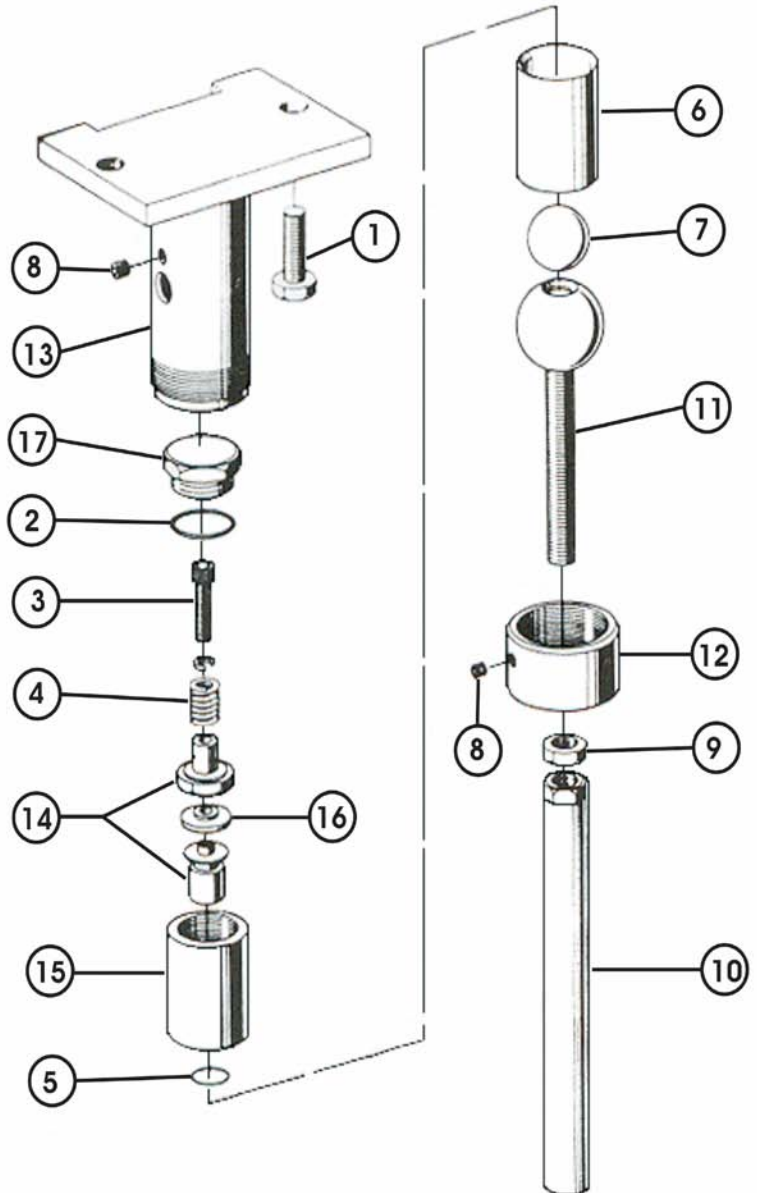

* Included in Repair Kit

▲ Included as part of #1Body

CROWN BLOCK SAVER COMPONENTS

LONG TOGGLE VALVE F/CBS-LT

Item	Description	Part No.	Qty
Assy.	Long Toggle Valve	AG60-1200	
Kit	Repair Kit	AG60-1299	
1	Screw	HE00-4016	2
2*	O-Ring	HG17-2220	1
3	Screw (Part of #14)	-	-
4*	Spring	AG60-1206	1
5*	O-Ring	HG17-2214	1
6*	Sleeve	AG60-1205	1
7*	Ball	AG60-1207	1
8	Screw	HE22-3004	1
9	Lock Nut	AC20-5111	1
10	Sleeve	AG60-1202	1
11	Ball and Stem	AG60-1203	1
12	Cap	AG60-1211	1
13	Housing	AG60-1213	1
14*	Stem Assembly	AG60-1212	1
15**	Body	-	-
16*	Seal	AG60-1210	1
17	Nut	AG60-1204	1

* Included in Repair Kit

** Not Sold Separately

Must Replace Complete Valve

CROWN BLOCK SAVER COMPONENTS

RETRACTABLE TOGGLE VALVE FOR CBS-RT2

Item	Description	Part No.	Qty
Assy.	Retractable Toggle Valve	AG60-1400	
Kit	Repair Kit	AG60-1499	
1	Base Plate	AG60-1404	1
2	Bolt, Hex Head	HE42-3000	2
3*	Screw	HE22-3004	3
4*	Dust Cover	AG60-1309	1
5	Piston	AG60-1403	1
6*	O-Ring	HG17-2326	1
7	Piston HSG	AG60-1401	1
8*	O-Ring	HA2962	1
9	Spring	AG60-1306	1
10	Spring Retainer Plate	AG601405	1
11*	Retainer Ring	AG60-1411	1
12*	O-Ring	HG17-2116	1
13	Valve Body	AG60-1402	1
14*	Cartridge Repair Kit	HA4798	1
15*	Spring	AG60-1103	1
16*	Stem Guide	AG60-1104	1
17*	O-Ring	HG17-2011	1
18*	Stem	AG60-1311	1
19*	Ring	AG60-1105	1
20	Ball Guide	AG60-1312	1
21	Cap	AG60-1313	1
22	Ball and Arm	AG60-1109	1
23	Nut, Lk, Hex	HE89-4020	1
24	Arm	AG60-1111	1
25*	Spacer	HA4801	1
26*	O-Ring	HG37-2115	6
27	Screw	HE06-0007	1
28	Piston Carrier Plate	AG60-1410	1
29	Guide Rod Piston Rtn	AG60-1408	1
30	Collar	AG60-1409	1
31	Toggle Valve Carrier Plate	AG60-1406	1
32	Spacer	AG60-1407	1