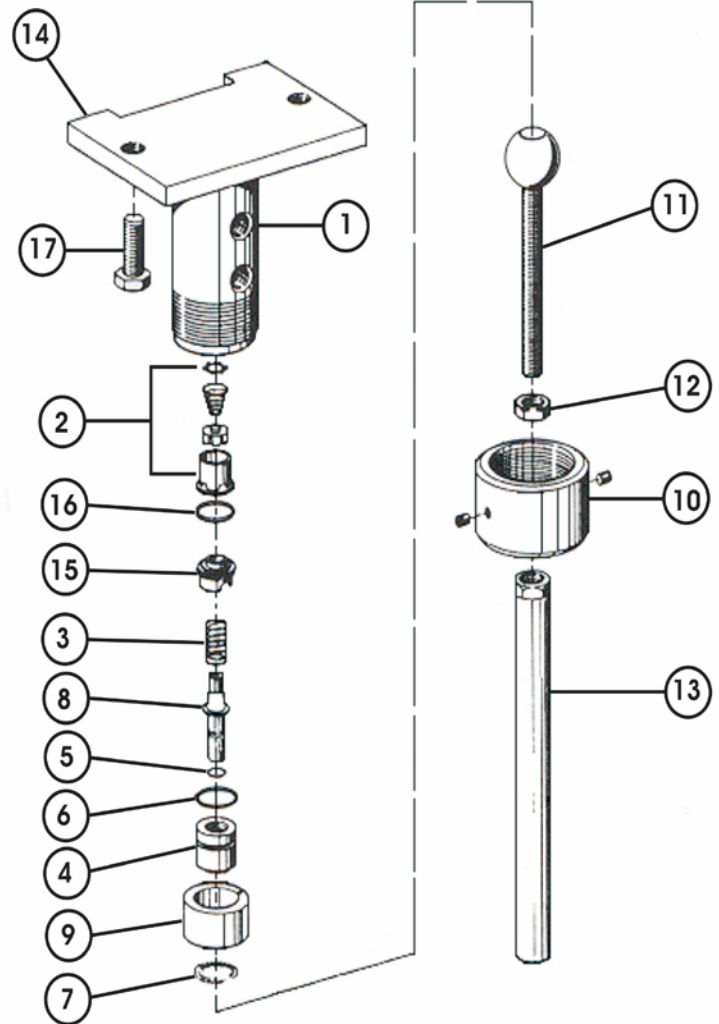

* Included in Repair Kit

Note: Items 2, 3, 6, 7, 10, 12, 15 & 16 are not sold separately – Must Replace Valve.

CROWN BLOCK SAVER COMPONENTS

AIR RELAY VALVE FOR CBS'S

Item	Description	Part No.	Qty
Assy.	1/2" Air Relay Valve	AB90-0100	
Kit	Repair Kit	AB90-0199	
1	Screw	AB90-0113	3
2	Lock Washer	AB90-0114	3
3	Cover	AB90-0112	1
4	Stop Nut	AB90-0108	2
5	Washer	AB90-0107	2
6	Upper Piston	AN90-0102	1
7*	O-Ring	HG17-2222	1
8*	Seal	AB90-0103	1
9	Stem	AB09-0104	1
10*	Gasket	AB90-0111	1
11	Set Screw	HE25-2000	1
12**	Body	N/A	1
13	Lower Piston	AB90-0105	1
14*	Seal	AB90-0106	1
15	Spring	AB90-0109	1
16*	O-Ring	HG17-2243	1
17	Piston Cap	AB90-0110	1

* Included in Repair Kit

** Not Sold Separately

CROWN BLOCK SAVER COMPONENTS

“SHORT” TOGGLE VALVE ASSEMBLY

Item	Description	Part No.	Qty
Assy.	Toggle Valve (AG60-1100)	HJ5042	
Kit	Repair Kit (AG60-1199)	HJ5084	
1	Body	AG60-1101	1
2*	Cartridge Repair Kit	HA4798	1
3*	Spring	AG60-1103	1
4*	Stem Guide	AG60-1104	1
5*	O-Ring	HG17-2011	1
6*	O-Ring	HG17-2116	1
7*	Snap Ring	AG60-1105	1
8*	Stem	AG60-1311	1
9	Ball Guide	AG60-1312	1
10	Cap	AG60-1313	1
11	Ball & Arm Assembly	AG60-1109	1
12	Hex Nut	HE89-4020	1
13	Arm	AG60-1111	1
14▲	Base Plate	AG60-1112	1
15*	Spacer	HA4801	1
16*	O-Ring	HG37-2115	1
17	Screw	HE22-3004	2

* Included in Repair Kit

▲ Included as part of #1Body

CROWN BLOCK SAVER COMPONENTS

LONG TOGGLE VALVE F/CBS-LT

Item	Description	Part No.	Qty
Assy.	Long Toggle Valve	AG60-1200	
Kit	Repair Kit	AG60-1299	
1	Screw	HE00-4016	2
2*	O-Ring	HG17-2220	1
3	Screw (Part of #14)	-	-
4*	Spring	AG60-1206	1
5*	O-Ring	HG17-2214	1
6*	Sleeve	AG60-1205	1
7*	Ball	AG60-1207	1
8	Screw	HE22-3004	1
9	Lock Nut	AC20-5111	1
10	Sleeve	AG60-1202	1
11	Ball and Stem	AG60-1203	1
12	Cap	AG60-1211	1
13	Housing	AG60-1213	1
14*	Stem Assembly	AG60-1212	1
15**	Body	-	-
16*	Seal	AG60-1210	1
17	Nut	AG60-1204	1