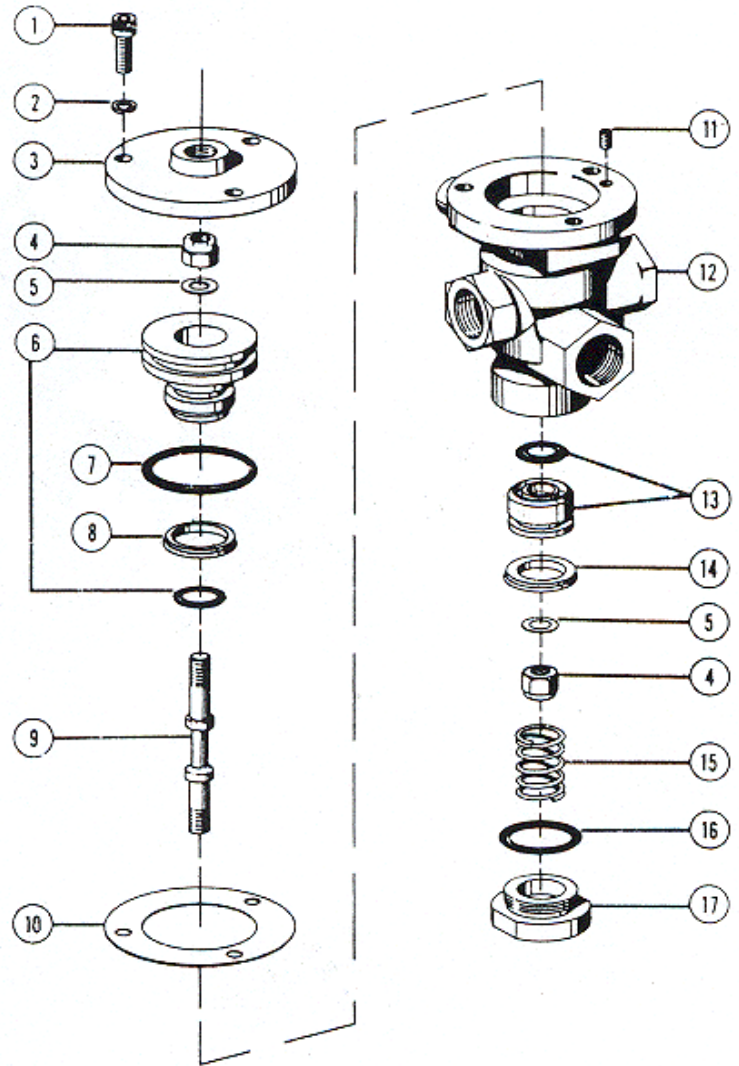

CROWN BLOCK SAVER COMPONENTS

THREE-WAY RESET AIR VALVE FOR CBS-ST

Item	Description	Part No.	Qty
Assy.	½" 3-Way Air Valve	AB50-0100	
Kit	Repair Kit	AB50-0199	
1	Screw	HE10-3050	4
4	Ball	AB50-0107	6
5*	O-Ring (Qty. 2 in R.K.)	HG17-2212	3
8	Washer	AB50-0119	1
9*	O-Ring	HG17-2215	2
13*	O-Ring	HG17-2214	1
14*	O-Ring	HG19-2113	3
17	Tumbler Cap	AB50-0101	1
18	Screw	AB50-0103	3
19	Screw	AB50-0108	2
20	Tumbler	AB50-0102	1
21	Pin	AB50-0104	1
22	Clamp	AB50-0106	1
23	Handle	AB50-0105	1
24	Ball (Handle)	AB50-0107	1

* Included in Repair Kit

Note: Items 2, 3, 6, 7, 10, 12, 15 & 16 are not sold separately – Must Replace Valve.

CROWN BLOCK SAVER COMPONENTS

AIR RELAY VALVE FOR CBS'S

Item	Description	Part No.	Qty
Assy.	1/2" Air Relay Valve	AB90-0100	
Kit	Repair Kit	AB90-0199	
1	Screw	AB90-0113	3
2	Lock Washer	AB90-0114	3
3	Cover	AB90-0112	1
4	Stop Nut	AB90-0108	2
5	Washer	AB90-0107	2
6	Upper Piston	AN90-0102	1
7*	O-Ring	HG17-2222	1
8*	Seal	AB90-0103	1
9	Stem	AB09-0104	1
10*	Gasket	AB90-0111	1
11	Set Screw	HE25-2000	1
12**	Body	N/A	1
13	Lower Piston	AB90-0105	1
14*	Seal	AB90-0106	1
15	Spring	AB90-0109	1
16*	O-Ring	HG17-2243	1
17	Piston Cap	AB90-0110	1

* Included in Repair Kit

** Not Sold Separately

CROWN BLOCK SAVER COMPONENTS

“SHORT” TOGGLE VALVE ASSEMBLY

Item	Description	Part No.	Qty
Assy.	Toggle Valve (AG60-1100)	HJ5042	
Kit	Repair Kit (AG60-1199)	HJ5084	
1	Body	AG60-1101	1
2*	Cartridge Repair Kit	HA4798	1
3*	Spring	AG60-1103	1
4*	Stem Guide	AG60-1104	1
5*	O-Ring	HG17-2011	1
6*	O-Ring	HG17-2116	1
7*	Snap Ring	AG60-1105	1
8*	Stem	AG60-1311	1
9	Ball Guide	AG60-1312	1
10	Cap	AG60-1313	1
11	Ball & Arm Assembly	AG60-1109	1
12	Hex Nut	HE89-4020	1
13	Arm	AG60-1111	1
14▲	Base Plate	AG60-1112	1
15*	Spacer	HA4801	1
16*	O-Ring	HG37-2115	1
17	Screw	HE22-3004	2