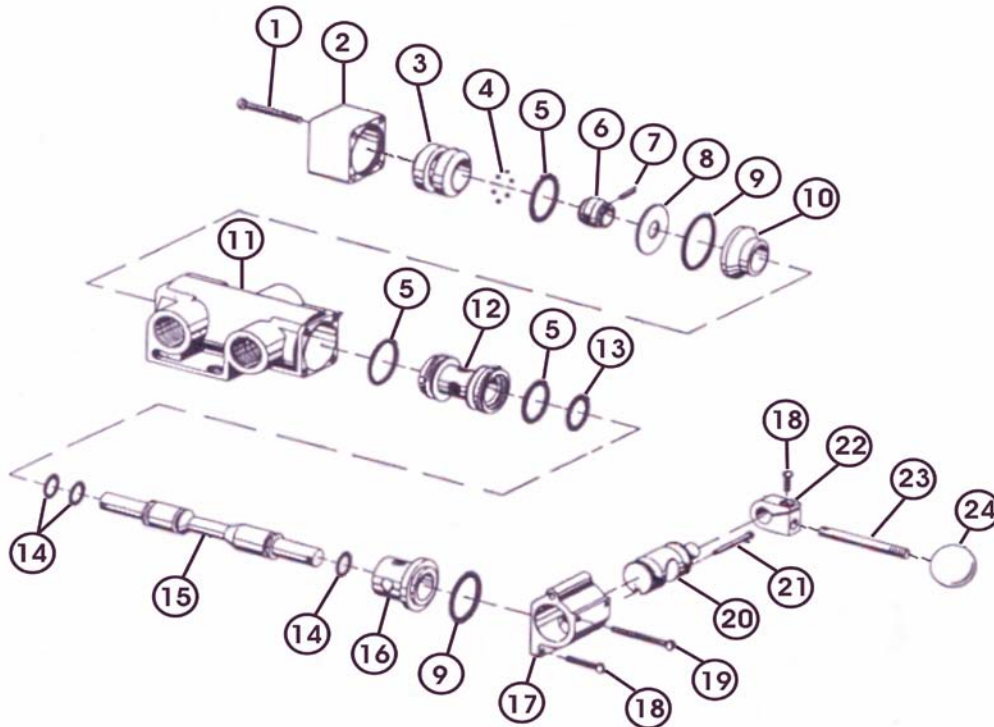

CROWN BLOCK SAVER COMPONENTS

THREE-WAY RESET AIR VALVE FOR CBS-ST

Item	Description	Part No.	Qty
Assy.	½" 3-Way Air Valve	AB50-0100	
Kit	Repair Kit	AB50-0199	
1	Screw	HE10-3050	4
4	Ball	AB50-0107	6
5*	O-Ring (Qty. 2 in R.K.)	HG17-2212	3
8	Washer	AB50-0119	1
9*	O-Ring	HG17-2215	2
13*	O-Ring	HG17-2214	1
14*	O-Ring	HG19-2113	3
17	Tumbler Cap	AB50-0101	1
18	Screw	AB50-0103	3
19	Screw	AB50-0108	2
20	Tumbler	AB50-0102	1
21	Pin	AB50-0104	1
22	Clamp	AB50-0106	1
23	Handle	AB50-0105	1
24	Ball (Handle)	AB50-0107	1

* Included in Repair Kit

Note: Items 2, 3, 6, 7, 10, 12, 15 & 16 are not sold separately – Must Replace Valve.

CROWN BLOCK SAVER COMPONENTS

AIR RELAY VALVE FOR CBS'S

Item	Description	Part No.	Qty
Assy.	1/2" Air Relay Valve	AB90-0100	
Kit	Repair Kit	AB90-0199	
1	Screw	AB90-0113	3
2	Lock Washer	AB90-0114	3
3	Cover	AB90-0112	1
4	Stop Nut	AB90-0108	2
5	Washer	AB90-0107	2
6	Upper Piston	AN90-0102	1
7*	O-Ring	HG17-2222	1
8*	Seal	AB90-0103	1
9	Stem	AB09-0104	1
10*	Gasket	AB90-0111	1
11	Set Screw	HE25-2000	1
12**	Body	N/A	1
13	Lower Piston	AB90-0105	1
14*	Seal	AB90-0106	1
15	Spring	AB90-0109	1
16*	O-Ring	HG17-2243	1
17	Piston Cap	AB90-0110	1

* Included in Repair Kit

** Not Sold Separately

CROWN BLOCK SAVER COMPONENTS

“SHORT” TOGGLE VALVE ASSEMBLY

Item	Description	Part No.	Qty
Assy.	Toggle Valve (AG60-1100)	HJ5042	
Kit	Repair Kit (AG60-1199)	HJ5084	
1	Body	AG60-1101	1
2*	Cartridge Repair Kit	HA4798	1
3*	Spring	AG60-1103	1
4*	Stem Guide	AG60-1104	1
5*	O-Ring	HG17-2011	1
6*	O-Ring	HG17-2116	1
7*	Snap Ring	AG60-1105	1
8*	Stem	AG60-1311	1
9	Ball Guide	AG60-1312	1
10	Cap	AG60-1313	1
11	Ball & Arm Assembly	AG60-1109	1
12	Hex Nut	HE89-4020	1
13	Arm	AG60-1111	1
14▲	Base Plate	AG60-1112	1
15*	Spacer	HA4801	1
16*	O-Ring	HG37-2115	1
17	Screw	HE22-3004	2