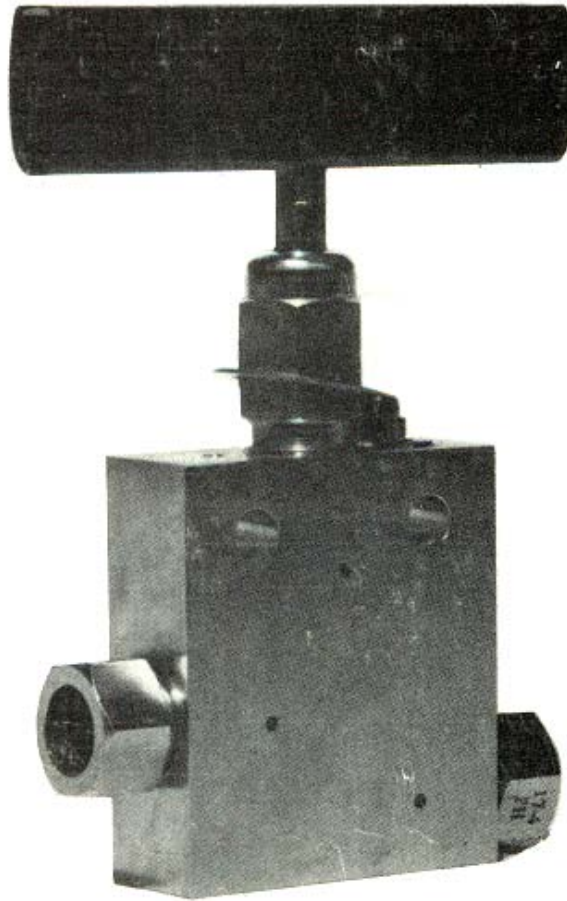

VALVES

20.000 / 30.000 PSI NEEDLE VALVES

Description	Part No.
Needle Valve, 9/16" HP Tubing, 20,000 PSI	AE23-5001
Needle Valve, 9/16" HP Tubing, 30,000 PSI	AE24-5001