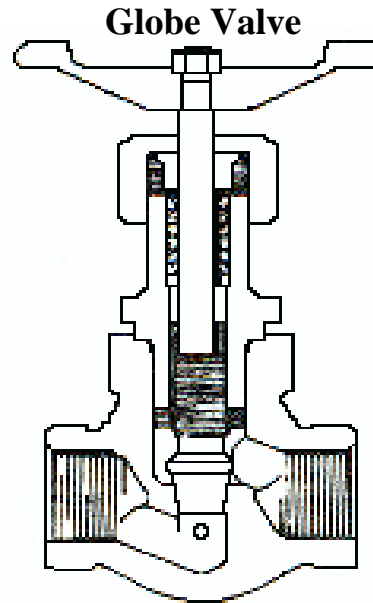

# VALVES

## GLOBE VALVES

Description	Part No.
Globe Valve, 1/2" FPT	AE00-0100
Globe Valve, 3/4" FPT	AE00-0200
Globe Valve, 3/8" FPT	AE00-0300
Globe Valve, 1" FPT	AE00-1100
Globe Valve, 2" FPT	AE00-1200
Globe Valve, 1-1/4" FPT	AE00-2100
Globe Valve, 1-1/2" FPT	AE00-3100

## BALL VALVES HI-PRESSURE

Description	Part No.
1/2" CS 7,300 PSI	HA8306
1/2" SS 6,000 PSI	HA8110
3/4" SS 6,000 PSI	HA8111
1" CS 6,000 PSI	HA8308
1" SS 6,000 PSI	HA8098
1-1/4" CS 6,000 PSI	HC0345
1-1/2" CS 6,000 PSI	HA8631
1-1/2" SS 6,000 PSI	HB4984

## 10,000 PSI NEEDLE VALVES

Description	Part No.
Needle Valve, 3/8" FPT	AE22-1100
Needle Valve, 1/2" FPT	AE22-2100
Needle Valve, 1/4" FPT	AE22-3100
Needle Valve, 1" FPT	AE22-4100
Needle Valve, 1/4" FPT	AE22-5100
Needle Valve, 1/2" FPT	AE22-7100
Needle Valve, 1/8" FPT	AE22-8100